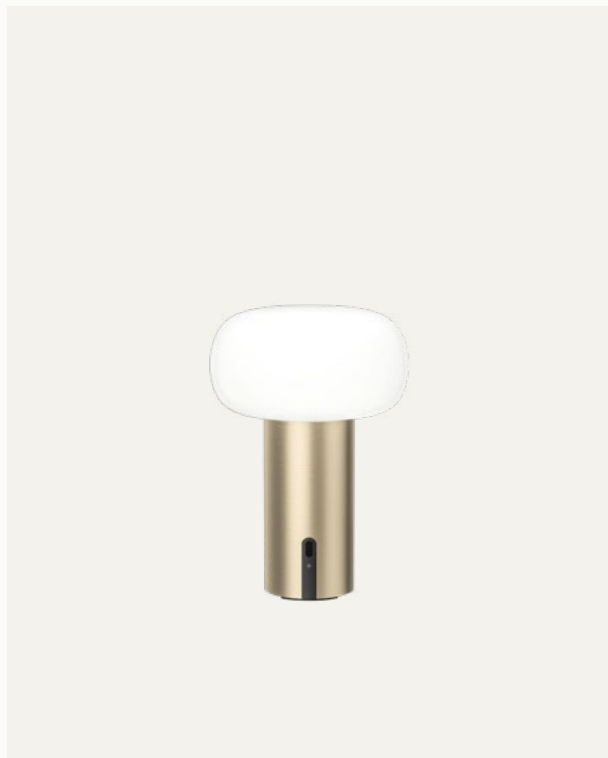

● Brushed Gold

TL-ELM-BGL