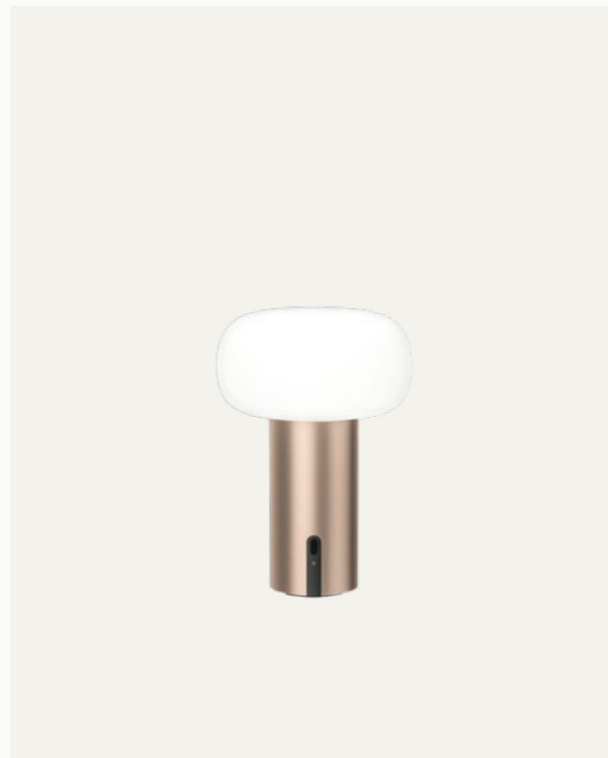

● Brushed Bronze

TL-ELM-BBR