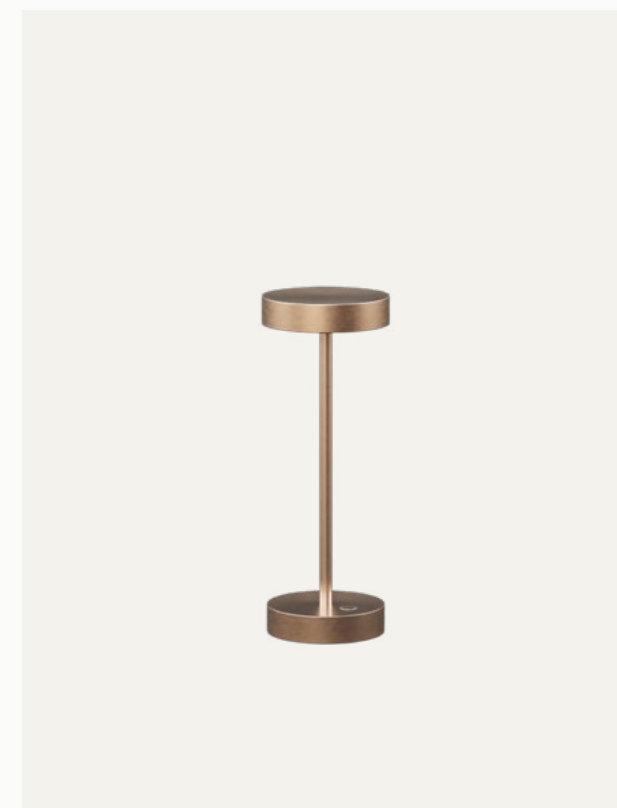

● Brushed Bronze

TL-IBM-BBR