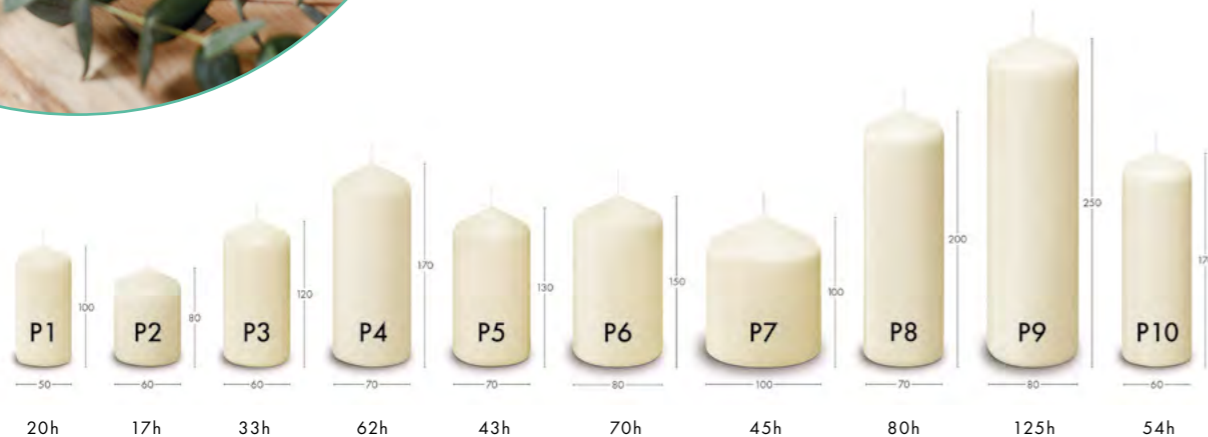

## Colour chart

|  |  |  |  |
|--|--|--|--|
|  20h      |  17h      |  33h      |  54h  |
| 100/48 MM TRAY 20<br>1034 1251 35 **<br>1 trays/240 oc<br>Burning time 20 hours<br>** 02, 05 | 80/58 MM TRAY 12<br>1034 1310 25 **<br>1 trays/323 oc<br>Burning time 17 hours<br>** 02, 05  | 120/58 MM TRAY 12<br>1034 1340 25 **<br>1 trays/228 oc<br>Burning time 33 hours<br>** 02, 05 | 170/58 MM TRAY 12<br>1034 1470 25 05<br>1 trays/171 oc<br>Burning time 54 hours<br>ivory |
|  43h    |  62h    |  80h    |  |
| 130/68 MM TRAY 12<br>1034 1440 25 **<br>1 trays/154 oc<br>Burning time 43 hours<br>** 02, 05 | 170/68 MM TRAY 12<br>1034 1364 25 **<br>1 trays/126 oc<br>Burning time 62 hours<br>** 02, 05 | 200/68 MM TRAY 6<br>1034 1557 15 **<br>1 trays/182 oc<br>Burning time 80 hours<br>** 02, 05  |  |
|  70h    |  125h   |  45h    |  |
| 150/78 MM TRAY 6<br>1034 1535 15 **<br>1 trays/189 oc<br>Burning time 70 hours<br>** 02, 05  | 250/78 MM TRAY 6<br>1034 1668 15 05<br>1 trays/126 oc<br>Burning time 125 hours<br>ivory     | 100/98 MM TRAY 6<br>1034 1740 15 05<br>1 trays/192 oc<br>Burning time 45 hours<br>ivory      |  |