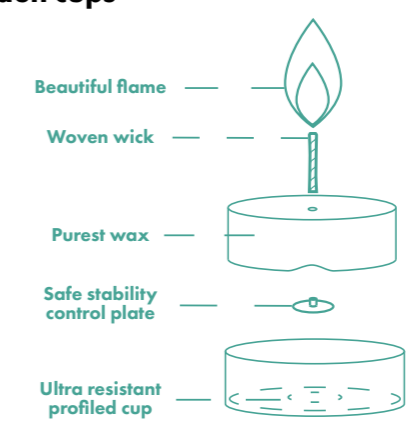

Irresistible luxury and style

Silver cups

4h TEALIGHTS – 4 HOURS BAG OF 200 1034 3030 68 00 4 bags/48 oc per pallet Burning time: 4 hours per candle	6h TEALIGHTS – 6 HOURS BAG OF 100 1034 3050 98 00 6 bags/42 oc per pallet Burning time: 6 hours per candle	8h TEALIGHTS – 8 HOURS BAG OF 90 1034 3051 99 00 6 bags/36 oc per pallet Burning time: 8 hours per candle	10h MAXILIGHT – 10 HOURS BAG OF 40 1034 3110 48 00 6 bags/36 oc per pallet Burning time: 10 hours per candle

Golden cups

6h WAXINE® LIGHTS – 6 HOURS BAG OF 150 * 1034 3050 67 00 4 bags/54 oc per pallet Burning time: 6 hours per candle	8h WAXINE® LIGHTS – 8 HOURS BAG OF 100 * 1034 3051 67 00 5 bags/36 oc per pallet Burning time: 8 hours per candle	10h WAXINE® LIGHTS MAXI – 10 HOURS BAG OF 50 * 1034 3110 51 00 5 bags/36 oc per pallet Burning time: 10 hours per candle	6h WAXINE® LIGHTS – 6 HOURS BOX OF 500 1034 3050 65 00 1 box/84 oc per pallet Burning time: 6 hours per candle

For heavy users

*This item is also available in display, please contact your account manager for more information