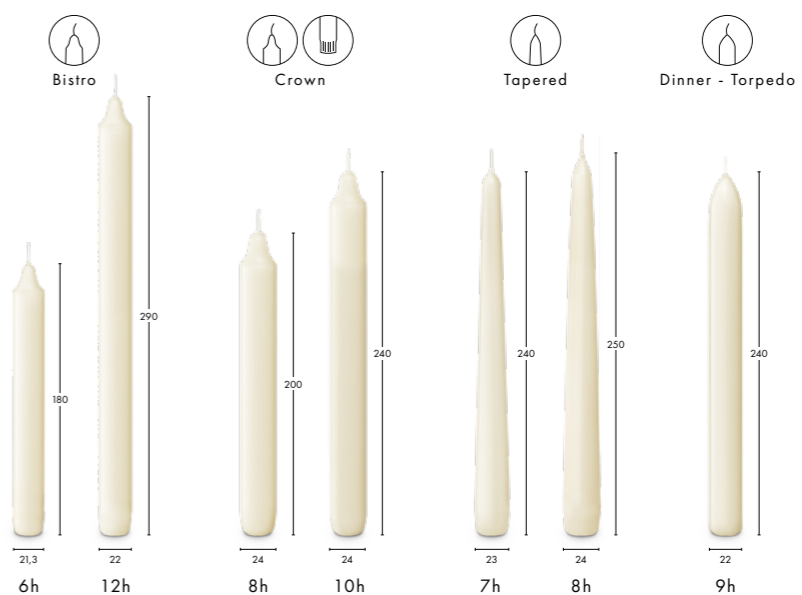

Table candles

Bring a sense of timeless style to your table with our classic table candles. Single candles in elegant holders add a romantic touch, while placing tall candles in holders of different heights, shapes and colours will give a distinguished, modern look.

- **Clear, calm flame**
- **Unscented, even-burning and non-drip**
- **If necessary, use the Bolsius aluminium candle fittings to secure the candles**