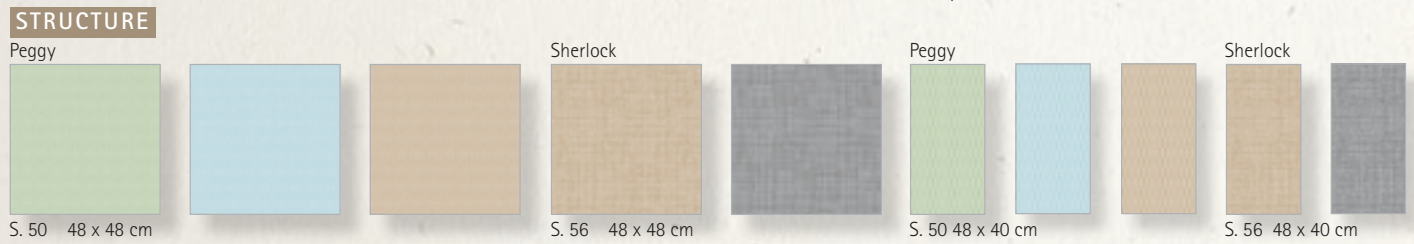

40 x 40 cm SERVIETTEN/NAPKINS *Spanlin®-Bio*

48 x 48 cm + 48 x 40 cm SERVIETTEN/NAPKINS *Spanlin®-Bio*

100 x 100 cm + 80 x 80 cm TISCHDECKEN/TABLE CLOTHS *Spanlin®-Bio*

40 cm x 24 m TISCHLÄUFER/TABLE RUNNERS *Spanlin®-Bio*