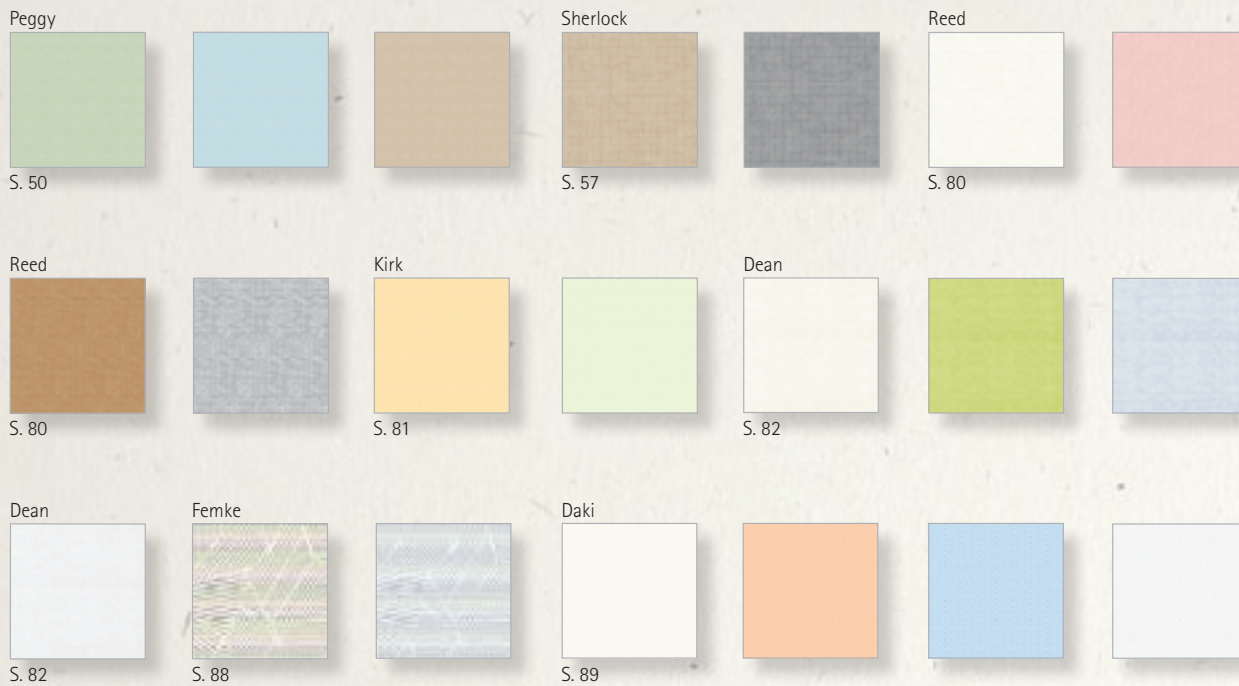

40 x 40 cm SERVIETTEN/NAPKINS *Spanlin®-Bio*