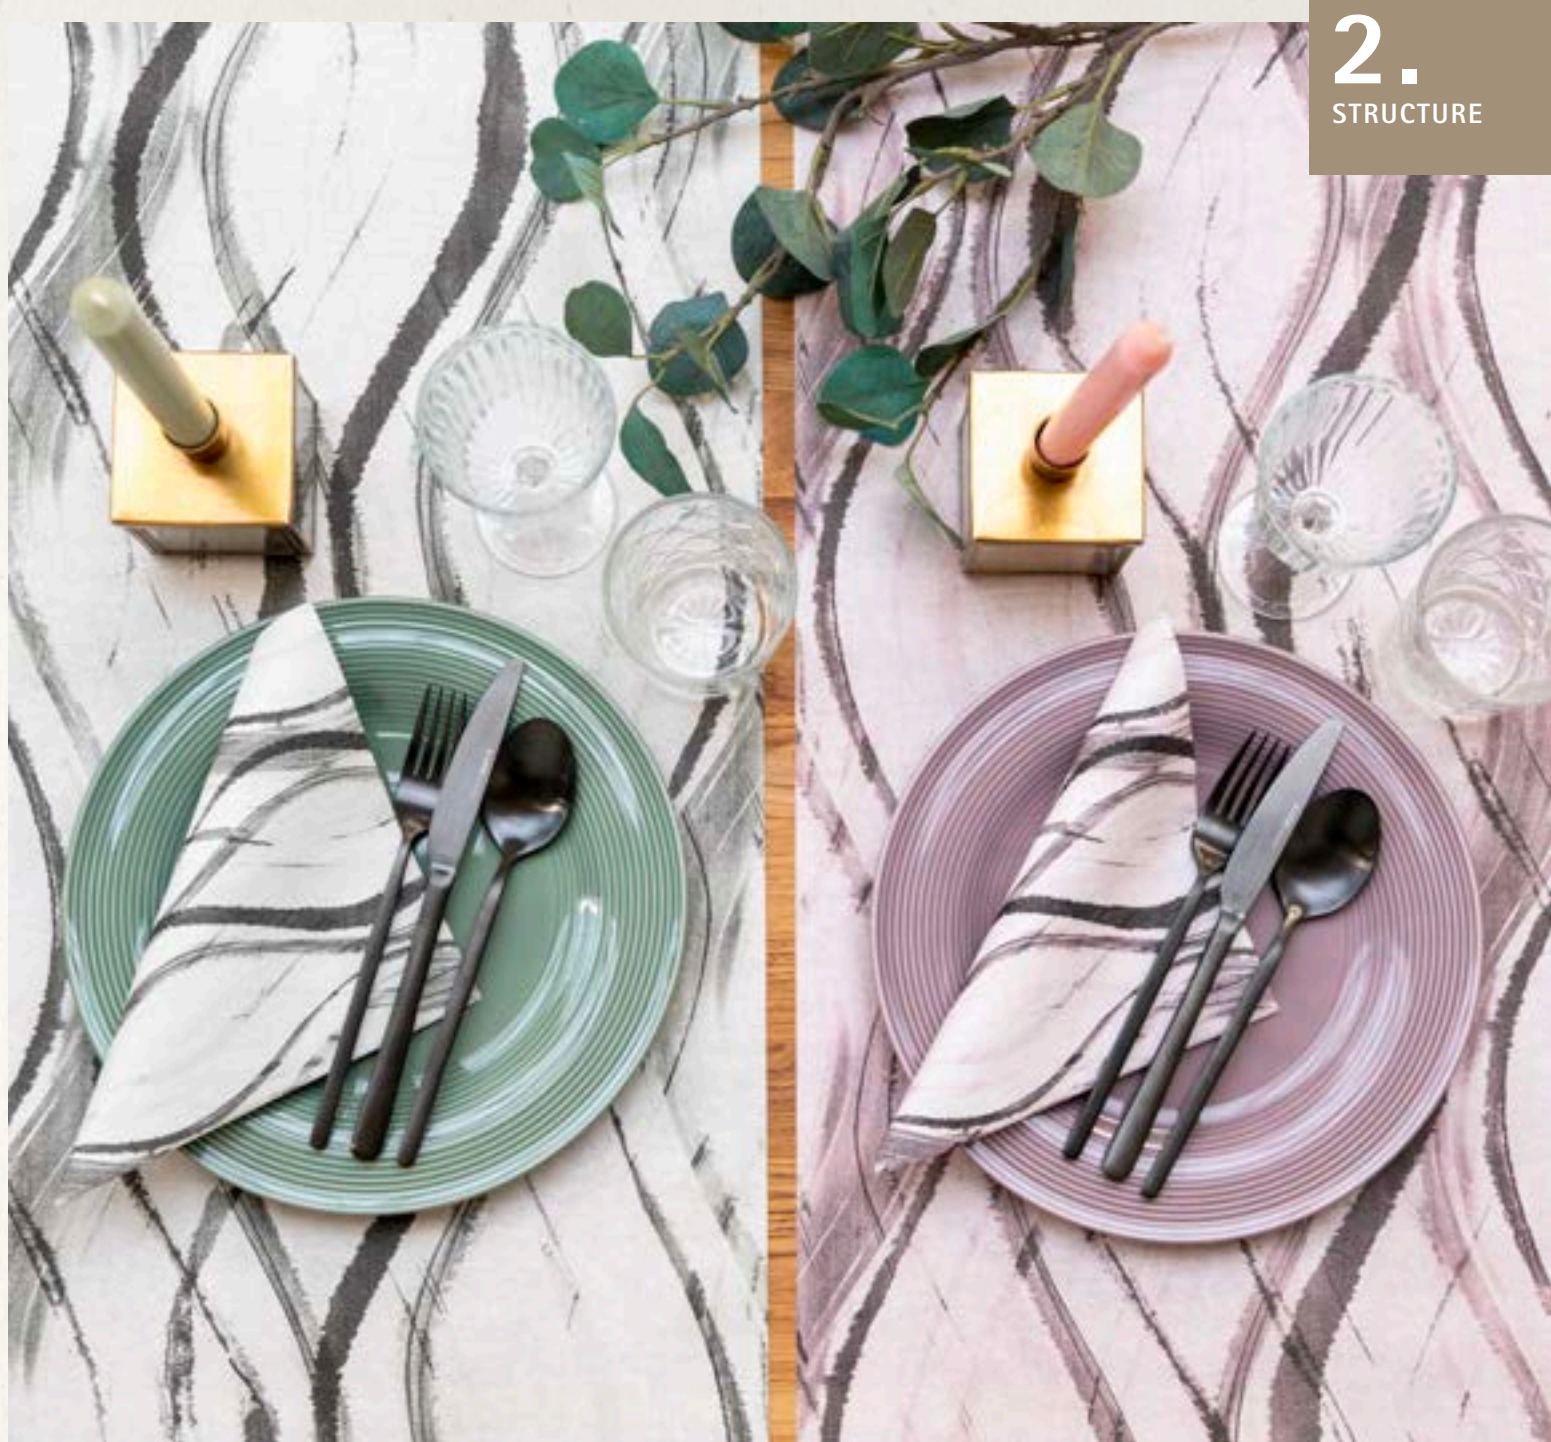

Tissue

SERVIETTEN/NAPKINS
40 x 40 cm, 1/4 Falz/fold

Linclass
PREMIUM
TISCHLÄUFER/TABLE RUNNERS
40 cm x 24 m