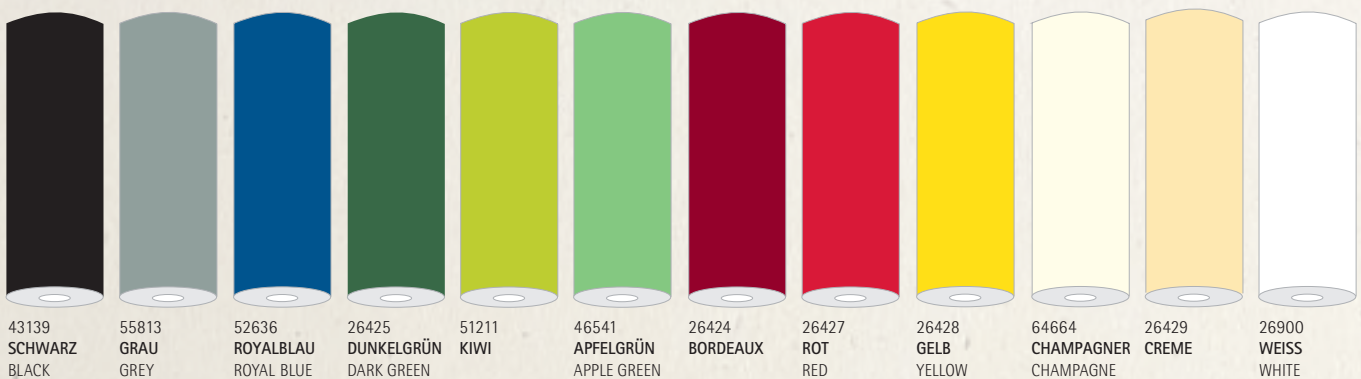

4.6 ROLLENWARE/REELS *Linclass*® PREMIUM

118 cm x 40 m