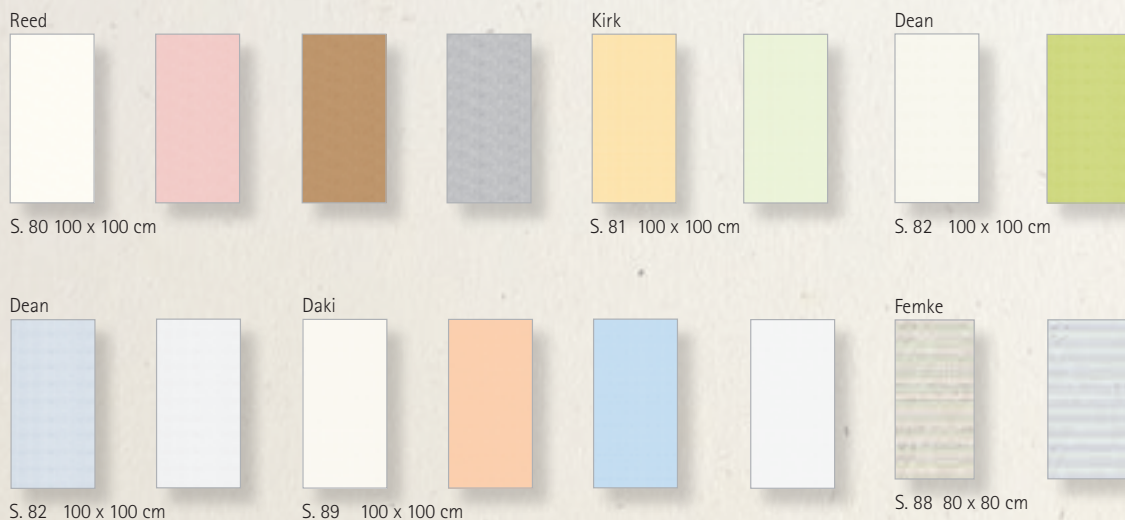

100 x 100 cm + 80 x 80 cm TISCHDECKEN/TABLE CLOTHS *Spanlin®-Bio*