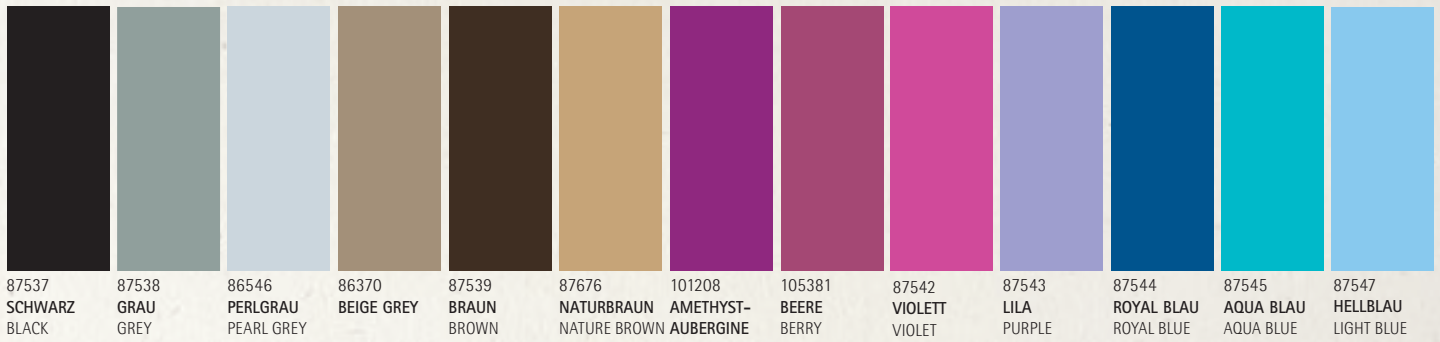

5.3 TISCHDECKEN/TABLE CLOTHS

Linclass
PREMIUM

80 x 80 cm