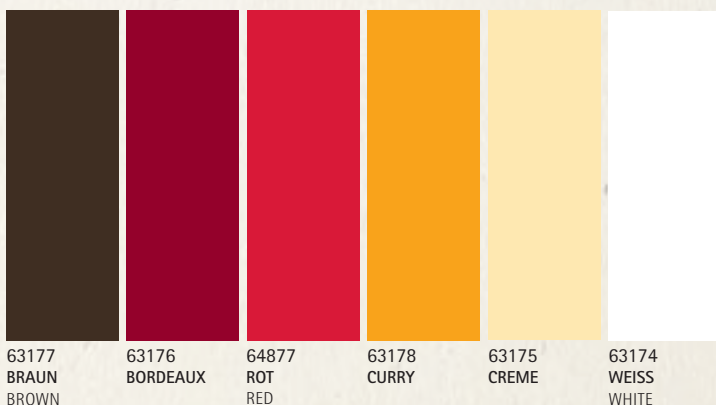

5.4 TISCHDECKEN/TABLE CLOTHS

100 x 100 cm