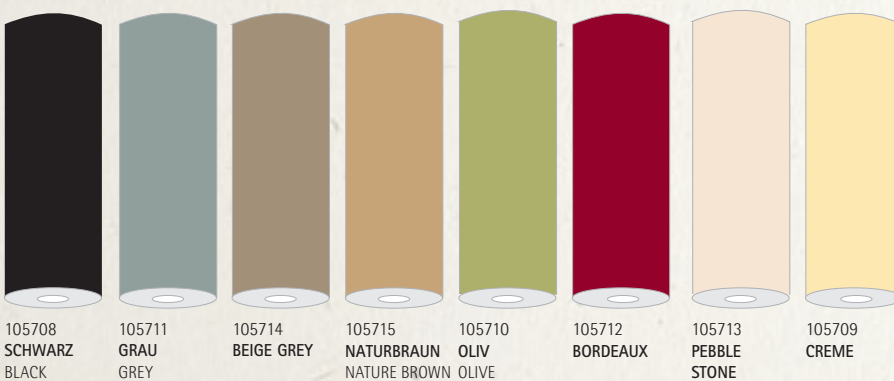

4.5 ROLLENWARE/REELS *Linclass*® PROFESSIONAL

118 cm x 24 m