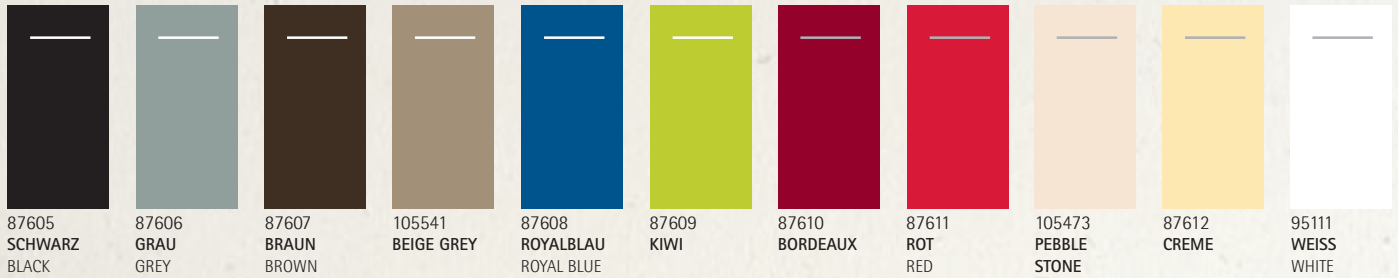

2.1 POCKET-NAPKINS® *Linclass*® PROFESSIONAL

40 x 40 cm, 1/8-Falz/fold