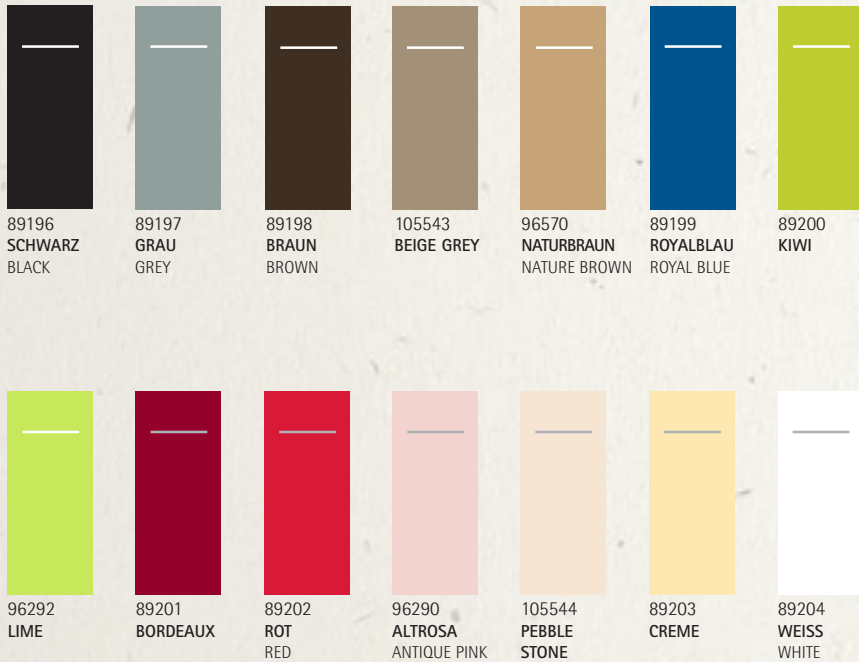

2.2 POCKET-NAPKINS® „PUB“ *Linclass*® PROFESSIONAL

40 x 33 cm, 1/8-Falz/fold