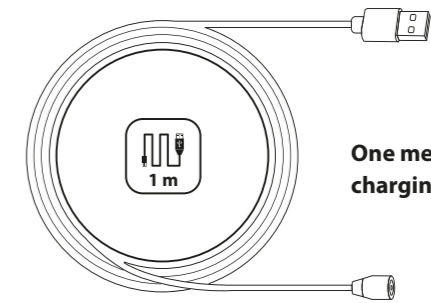

# Technical

One meter magnetic charging cable included

LP-GE-BL & LP-GE-WT

LP-FE-BL & LP-FE-WT

LP-AN-BL & LP-AN-WT