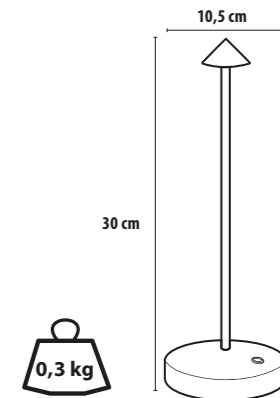

# Technical

One meter magnetic charging cable included

LP-GE-BL & LP-GE-WT

LP-FE-BL & LP-FE-WT

LP-AN-BL & LP-AN-WT