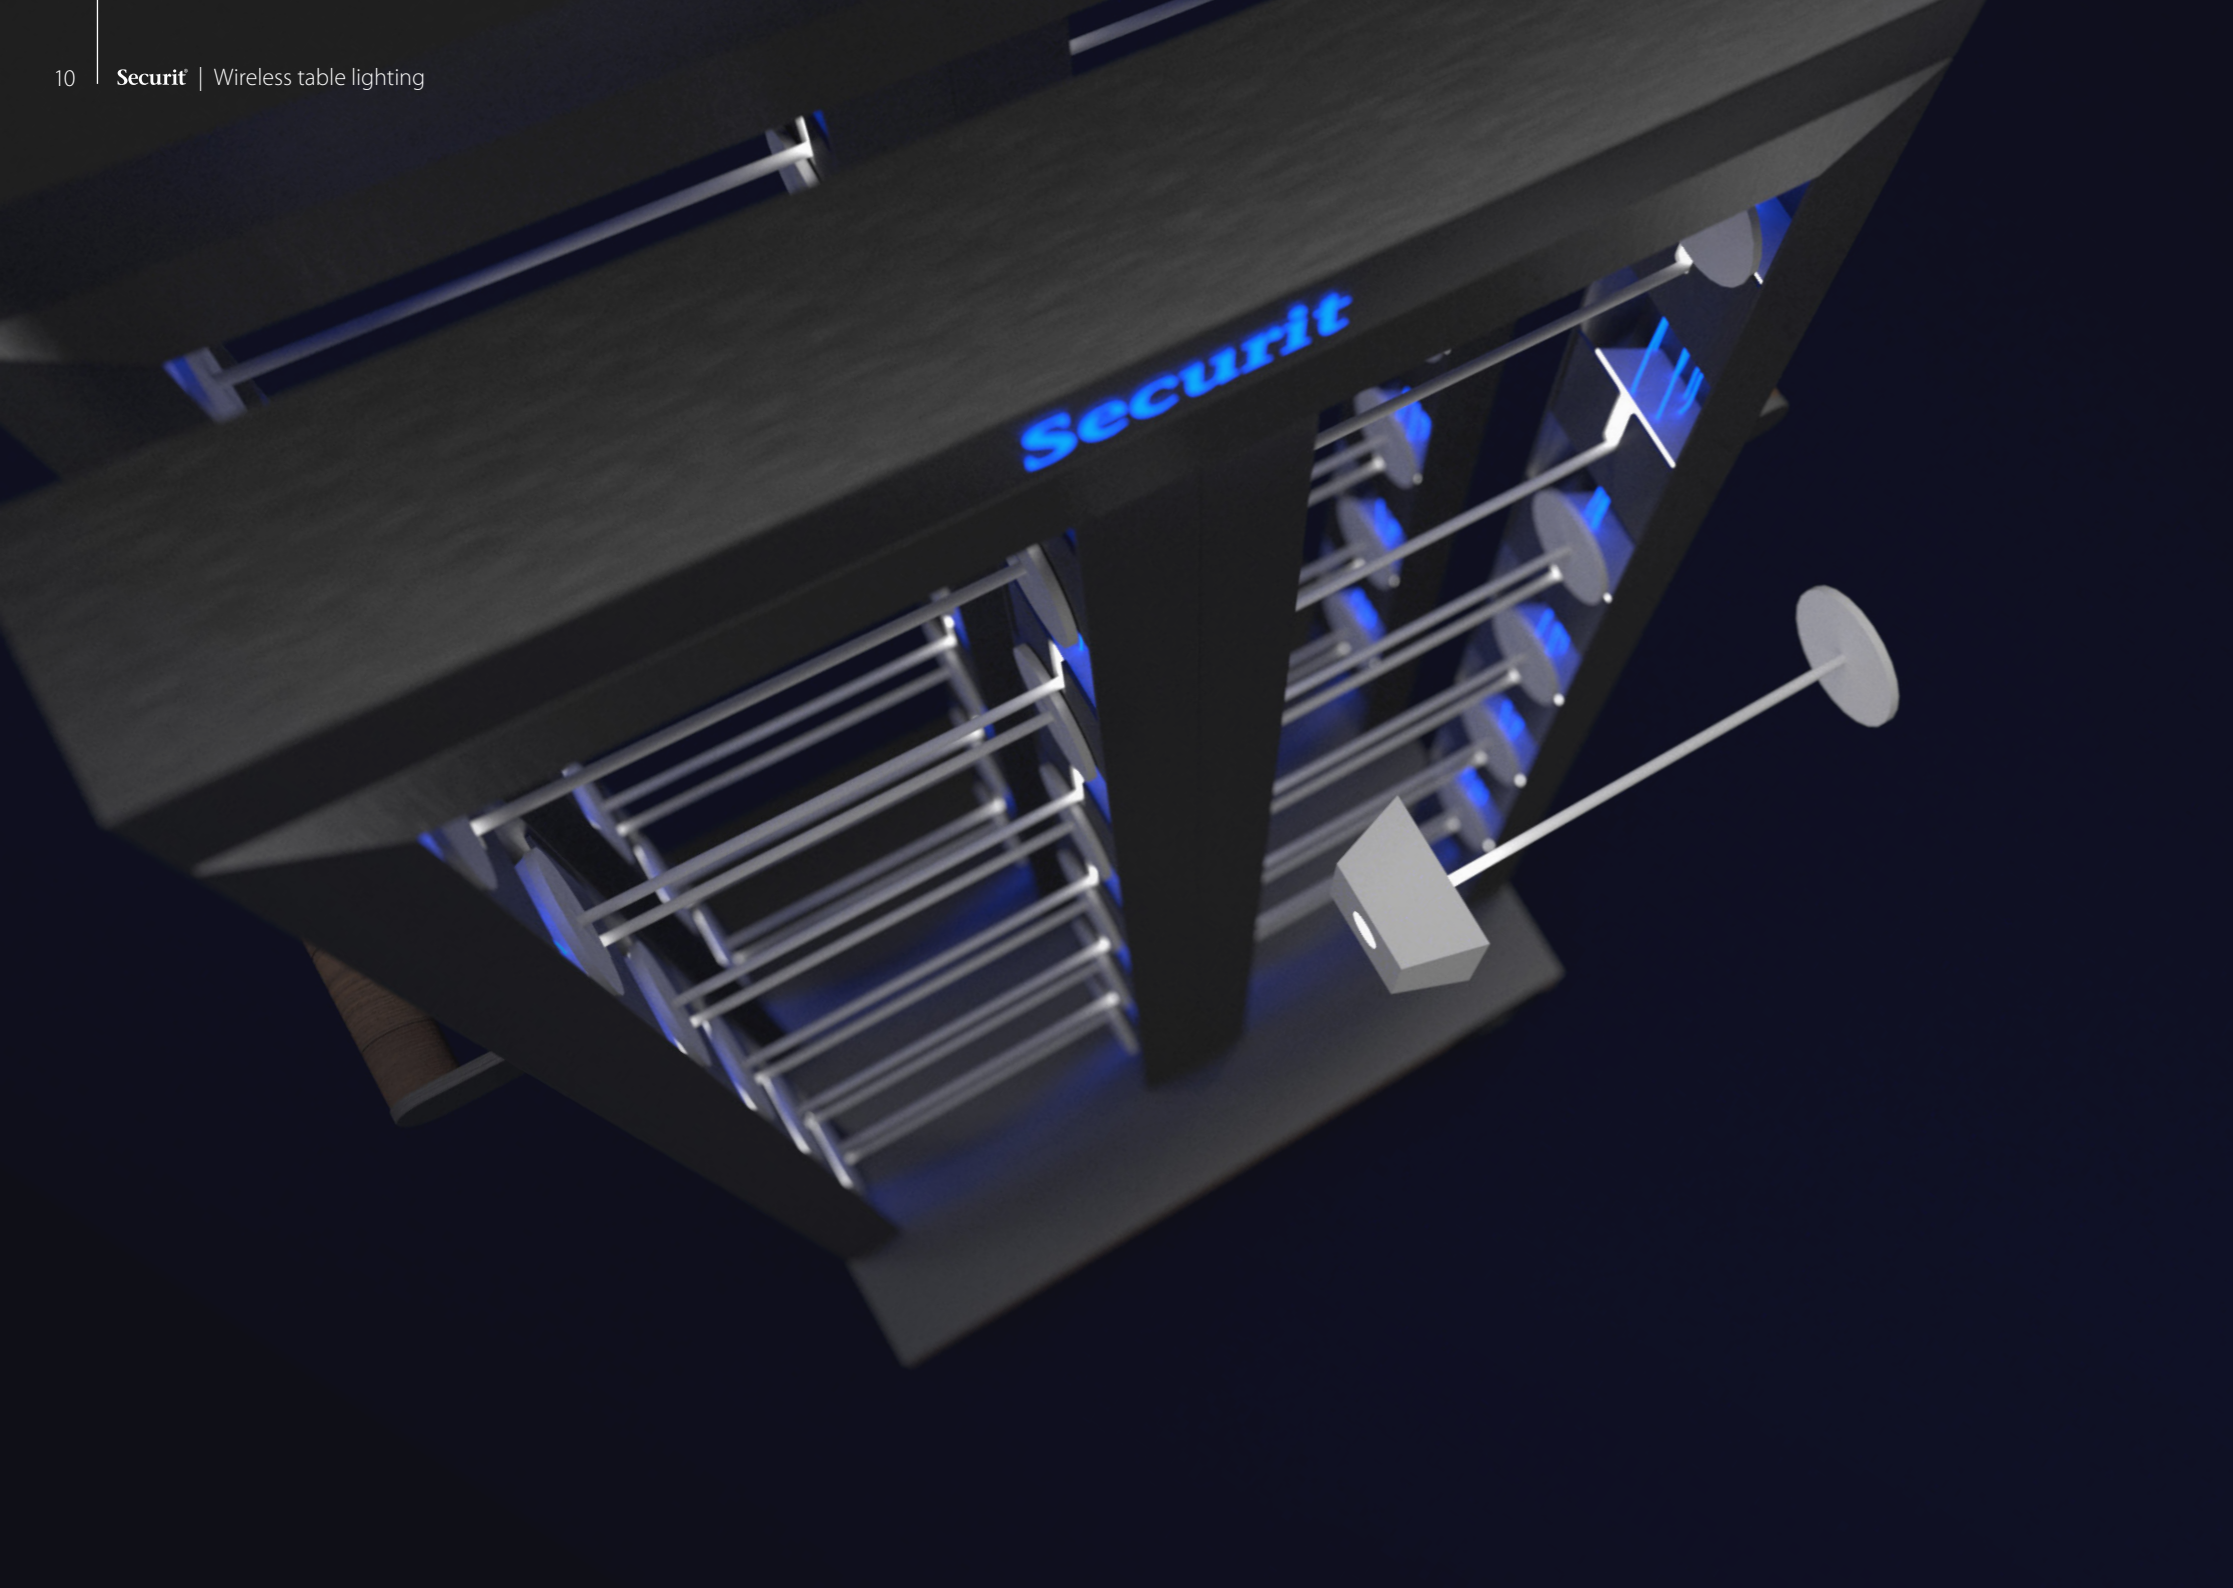

**Water resistant**

When there are people having fun, drinks get spilled. When there is sunshine, eventually there will be rain. But who wants to worry about that?

The Securit® table top lamps are IP54-rated, which means they are resistant to all but the heaviest rain.

# The game changer

The time saving way for charging your table lights.