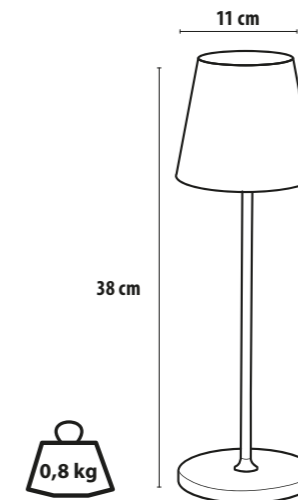

# Technical

One meter magnetic charging cable included

LP-GE-BL & LP-GE-WT

LP-FE-BL & LP-FE-WT

LP-AN-BL & LP-AN-WT