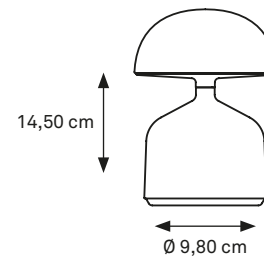

TABLE LIGHTING

DEMOISELLE SMALL COLLECTION

BOWL

CAP

CYLINDER

BOWL OPAL

CAP OPAL

CYLINDER OPAL