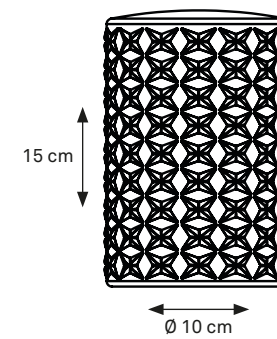

SHADOW
CODE: 032

MATERIAL: PE
IP 52 RATED

WARM WHITE 2300 KELVIN + 2700 KELVIN + RGB INCLUDED