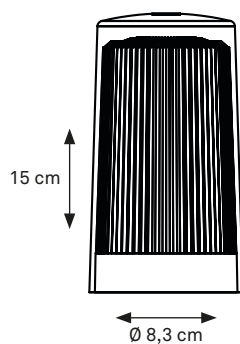

PLIS E
CODE: 050

PLIS E GLITTER
CODE: 051