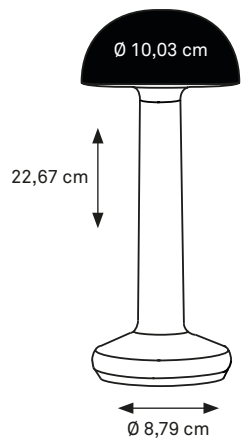

TABLE LIGHTING

MOMENTS COLLECTION

BOWL