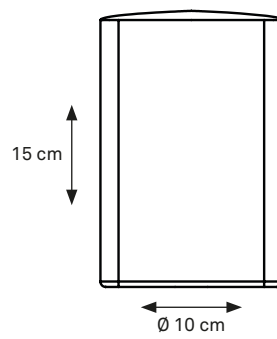

CUBIC
CODE: 022