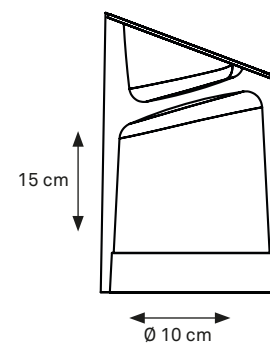

KOSI
CODE: 055