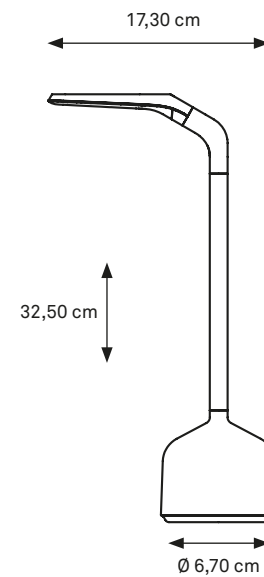

TABLE LIGHTING

PETIT CRU COLLECTION

MATERIAL: ALUMINUM
IP 52 RATED

WARM WHITE 2300 KELVIN
+ 2700 KELVIN
+ RGB INCLUDED