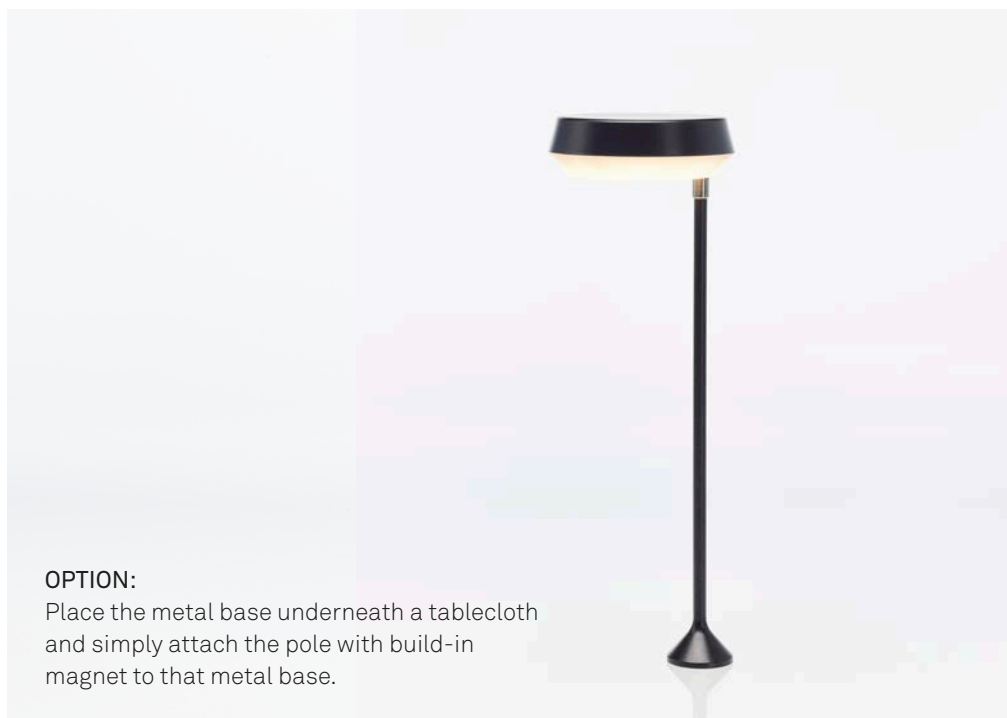

BLACK – GOLD
CODE: MIR-415

BLACK – WHITE
CODE: MIR-416

BLACK – SAND
CODE: MIR-417

TABLE LAMP

MIRAI® COLLECTION

OPTION:

Place the metal base underneath a tablecloth and simply attach the pole with build-in magnet to that metal base.