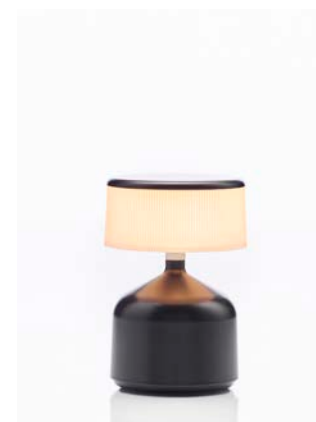

CYLINDER OPAL
CODE: DEM-S-100