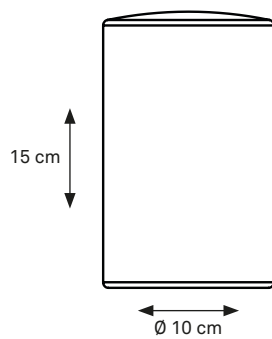

CYLINDRO
CODE: 021