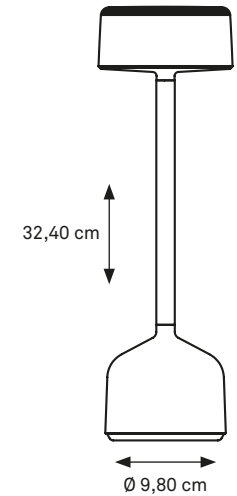

TABLE LIGHTING

DEMOISELLE TALL COLLECTION

BOWL

CAP

CYLINDER

BOWL OPAL

CAP OPAL

CYLINDER OPAL