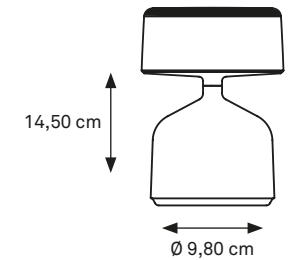

TABLE LIGHTING

DEMOISELLE SMALL COLLECTION

BOWL

CAP

CYLINDER

BOWL OPAL

CAP OPAL

CYLINDER OPAL