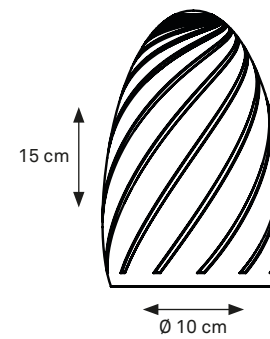

GHERKIN
CODE: 031