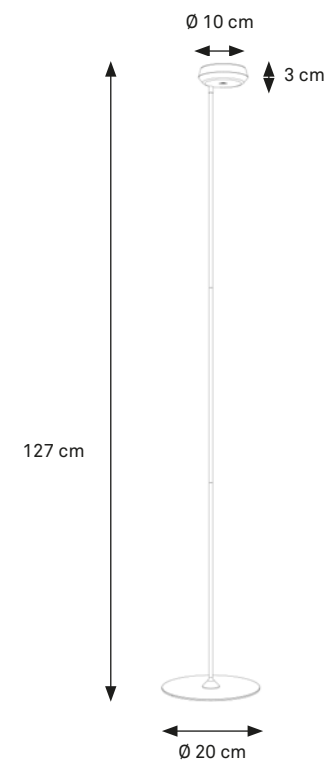

STANDING LAMP

MIRAI® COLLECTION

STANDING LAMP

MATERIAL: ALUMINUM
IP 52 RATED

WARM WHITE 2300 KELVIN
+ 2700 KELVIN + RGB INCLUDED