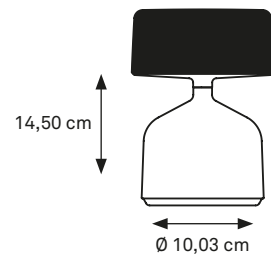

TABLE LIGHTING

DEMOISELLE SMALL COLLECTION

BOWL

CAP

CYLINDER

BOWL OPAL

CAP OPAL

CYLINDER OPAL