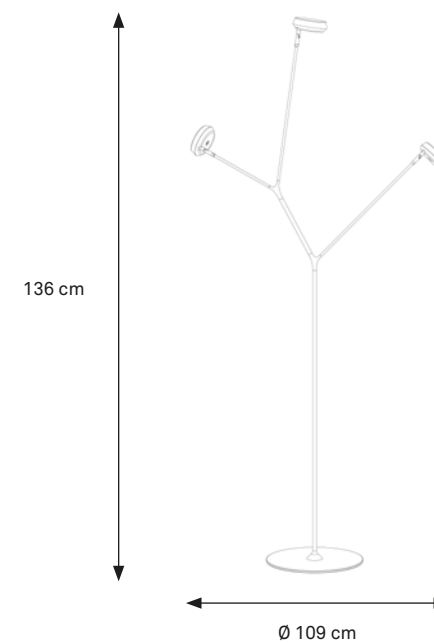

SAND – GOLD
CODE: MIR-021

MIRAI® TABLE LAMP

TREE LAMP

MIRAI® COLLECTION

STANDING TREE LAMP

MATERIAL: ALUMINUM
IP 52 RATED

WARM WHITE 2300 KELVIN
+ 2700 KELVIN + RGB INCLUDED

BLACK
CODE: MIR-301