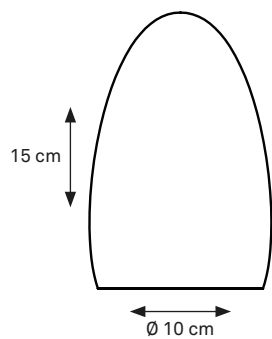

TABLE LIGHTING

TEBUR COLLECTION

BULLIT
CODE: 020