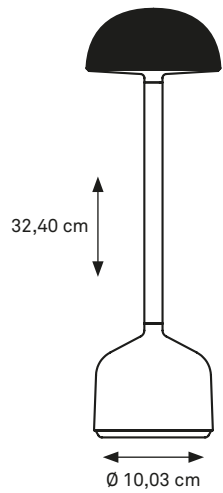

TABLE LIGHTING

DEMOISELLE TALL COLLECTION

BOWL