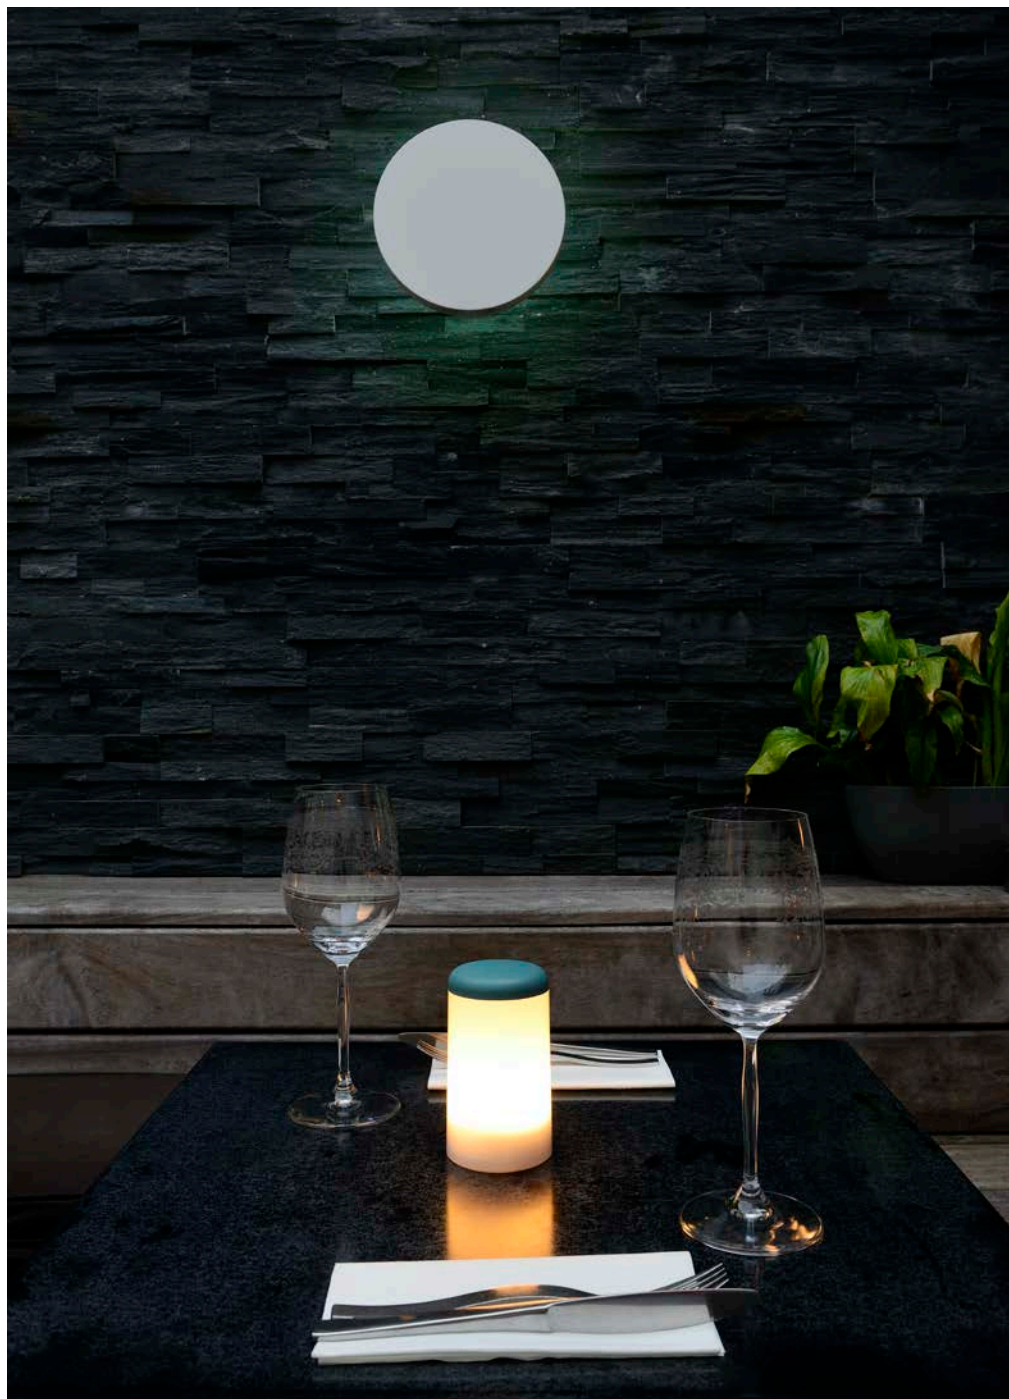

MOJO COLLECTION TABLE LIGHTING

Indoor/outdoor product made of Polycarbonate (PC) with changeable multi-color covers, rainproof and shock resistant, each come with clip-on caps in 3 colors.

TOP FEATURES

- 25 preprogrammed colors
- 2 romantic candle flickering effect modes (yellow and orange)
- 2 ultra – slow enjoyable automatic mix modes showing 160 000 colors
- dimmer mode (4 steps)
- battery indicator
- automatic light shut when placed on charger
- color lock and anti-theft function (only with remote control)
- up to 86 hours of light with one recharge
- battery recharge: 7 hours
- waterproof IP52 (dust and rain resistant)
- remote included + pushbutton controlled on back side
- anti-glare
- all material (no rusting, no oxidizing, no decolorizing, high UV-protection)