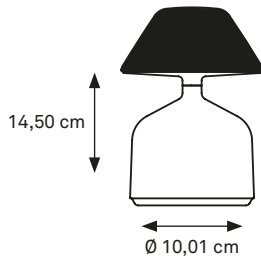

TABLE LIGHTING

DEMOISELLE SMALL COLLECTION

BOWL

CAP

CYLINDER

BOWL OPAL

CAP OPAL

CYLINDER OPAL

MATERIAL: ALUMINUM
IP 52 RATED

WARM WHITE 2300 KELVIN + 2700 KELVIN + RGB INCLUDED