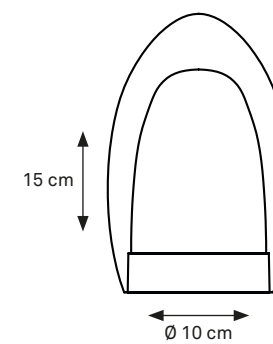

ROM E
CODE: 053

MATERIAL: PMMA + PC
IP 52 RATED

WARM WHITE 2300 KELVIN + 2700 KELVIN + RGB INCLUDED