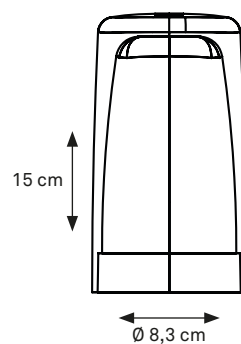

NOBI
CODE: 052