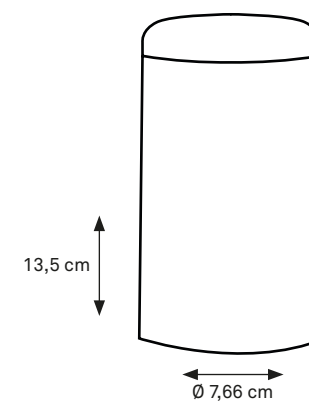

TABLE LIGHTING

MOJO COLLECTION

WARM WHITE 2300 KELVIN
+ 2700 KELVIN
+ RGB INCLUDED

MOJO

CODE: 059

MATERIAL: PC
IP 52 RATED

MOJO includes 3 different
colored clip-on caps