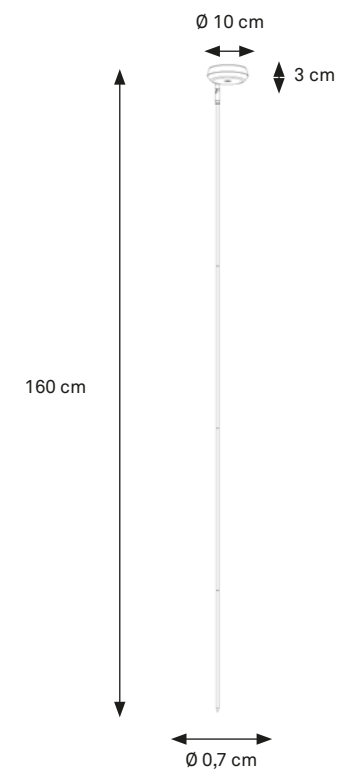

STICKS

MIRAI® COLLECTION

STICKS

MATERIAL: ALUMINUM
IP 52 RATED

WARM WHITE 2300 KELVIN
+ 2700 KELVIN + RGB INCLUDED