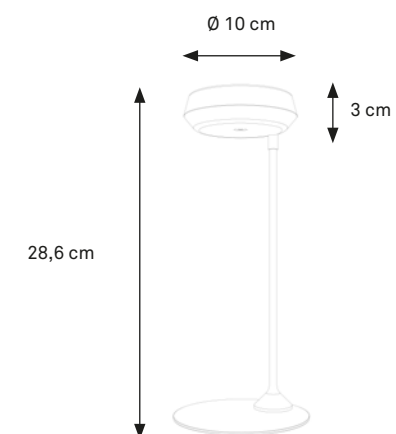

BLACK – GOLD
CODE: MIR-415

BLACK – WHITE
CODE: MIR-416

BLACK – SAND
CODE: MIR-417

TABLE LAMP

MIRAI® COLLECTION

OPTION:

Place the metal base underneath a tablecloth and simply attach the pole with build-in magnet to that metal base.