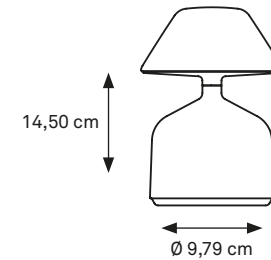

TABLE LIGHTING

DEMOISELLE SMALL COLLECTION

BOWL

CAP

CYLINDER

BOWL OPAL

CAP OPAL

CYLINDER OPAL

MATERIAL: ALUMINUM
IP 52 RATED

WARM WHITE 2300 KELVIN + 2700 KELVIN + RGB INCLUDED