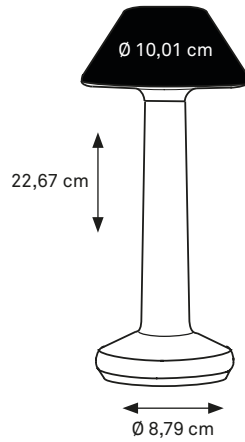

TABLE LIGHTING

MOMENTS COLLECTION

BOWL

CAP

CYLINDER

BOWL OPAL

CAP OPAL

CYLINDER OPAL

MATERIAL: ALUMINUM
IP 52 RATED

WARM WHITE 2700 KELVIN + RGB INCLUDED