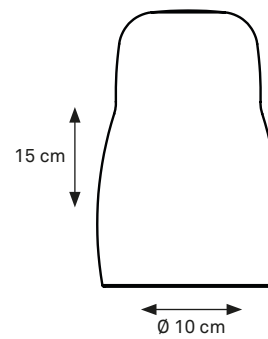

MATROUSHKA
CODE: 030