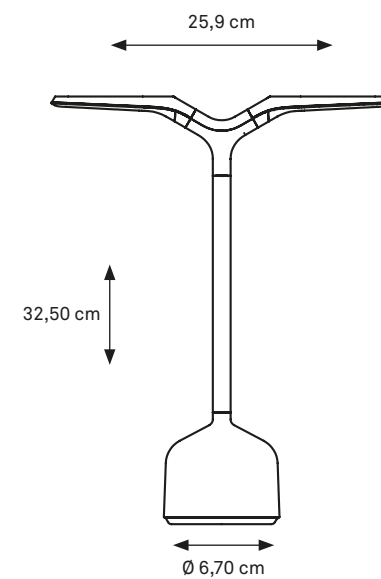

TABLE LIGHTING

GRAND CRU COLLECTION

MATERIAL: ALUMINUM
IP 52 RATED

WARM WHITE 2300 KELVIN
+ 2700 KELVIN
+ RGB INCLUDED