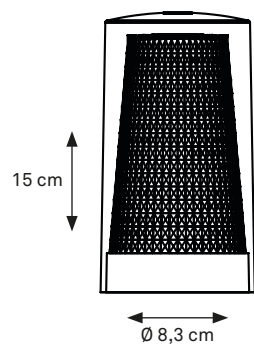

TABLE LIGHTING

DJOBIE COLLECTION

VENETIAN
CODE: 048

VENETIAN GLITTER
CODE: 049