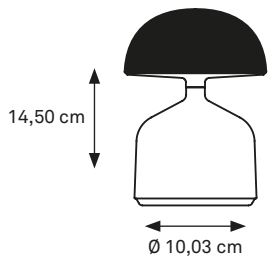

TABLE LIGHTING

DEMOISELLE SMALL COLLECTION

BOWL