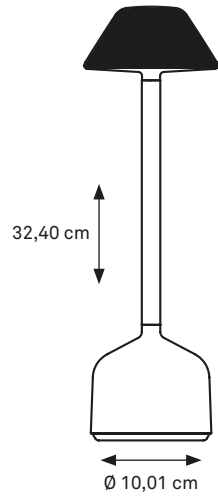

TABLE LIGHTING

DEMOISELLE TALL COLLECTION

BOWL

CAP

CYLINDER

BOWL OPAL

CAP OPAL

CYLINDER OPAL

MATERIAL: ALUMINUM
IP 52 RATED

WARM WHITE 2300 KELVIN + 2700 KELVIN + RGB INCLUDED