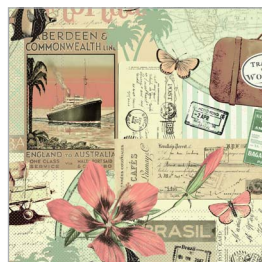

bordeaux

oliv/olive

NEW TRAVEL THE WORLD

Linclass
SERVIETTE/NAPKIN
40 x 40 cm, 1/4 Falz/fold

96942
MOTIV RECHTS/LINKS VERSCHIEDEN
MOTIF RIGHT/LEFT DIFFERENT

Tissue
SERVIETTE/NAPKIN
40 x 40 cm, 1/4 Falz/fold