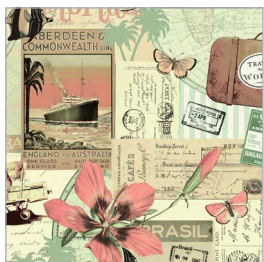

NEW TRAVEL THE WORLD

Linclass
SERVIETTE/NAPKIN
40 x 40 cm, 1/4 Falz/fold

96942
MOTIV RECHTS/LINKS VERSCHIEDEN
MOTIF RIGHT/LEFT DIFFERENT

Tissue
SERVIETTE/NAPKIN
40 x 40 cm, 1/4 Falz/fold