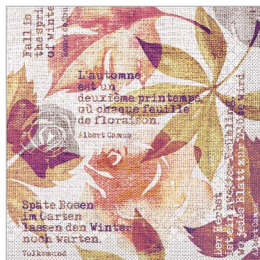

Tissue

SERVIETTE/NAPKIN
40 x 40 cm, 1/4 Falz/fold

88881