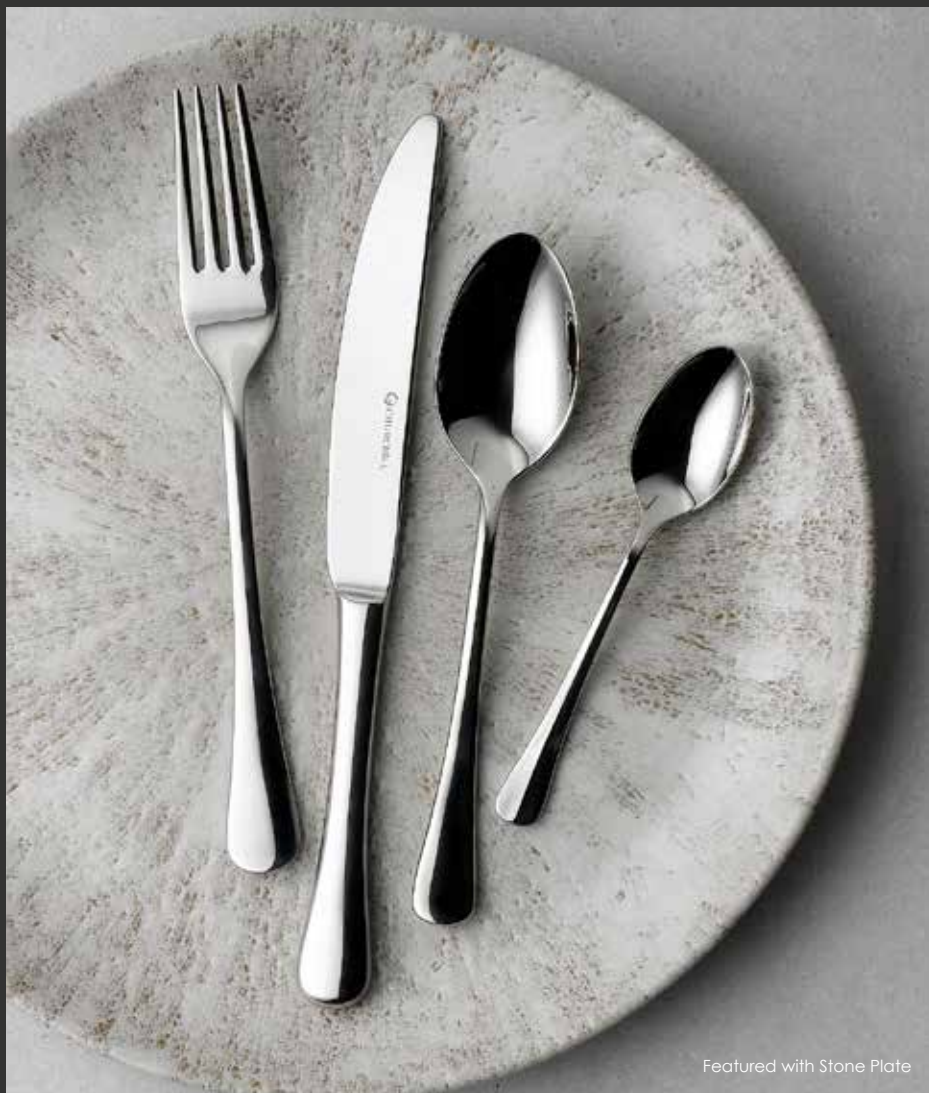

Tanner

Price shown is price per piece.

Soft and simplistic Tanner cutlery shapes are stylish and ergonomically designed for comfort when holding. The contemporary and versatile design is ideal for both casual or premium dining, enhancing the dining experience and complementing the Churchill ceramics portfolio.