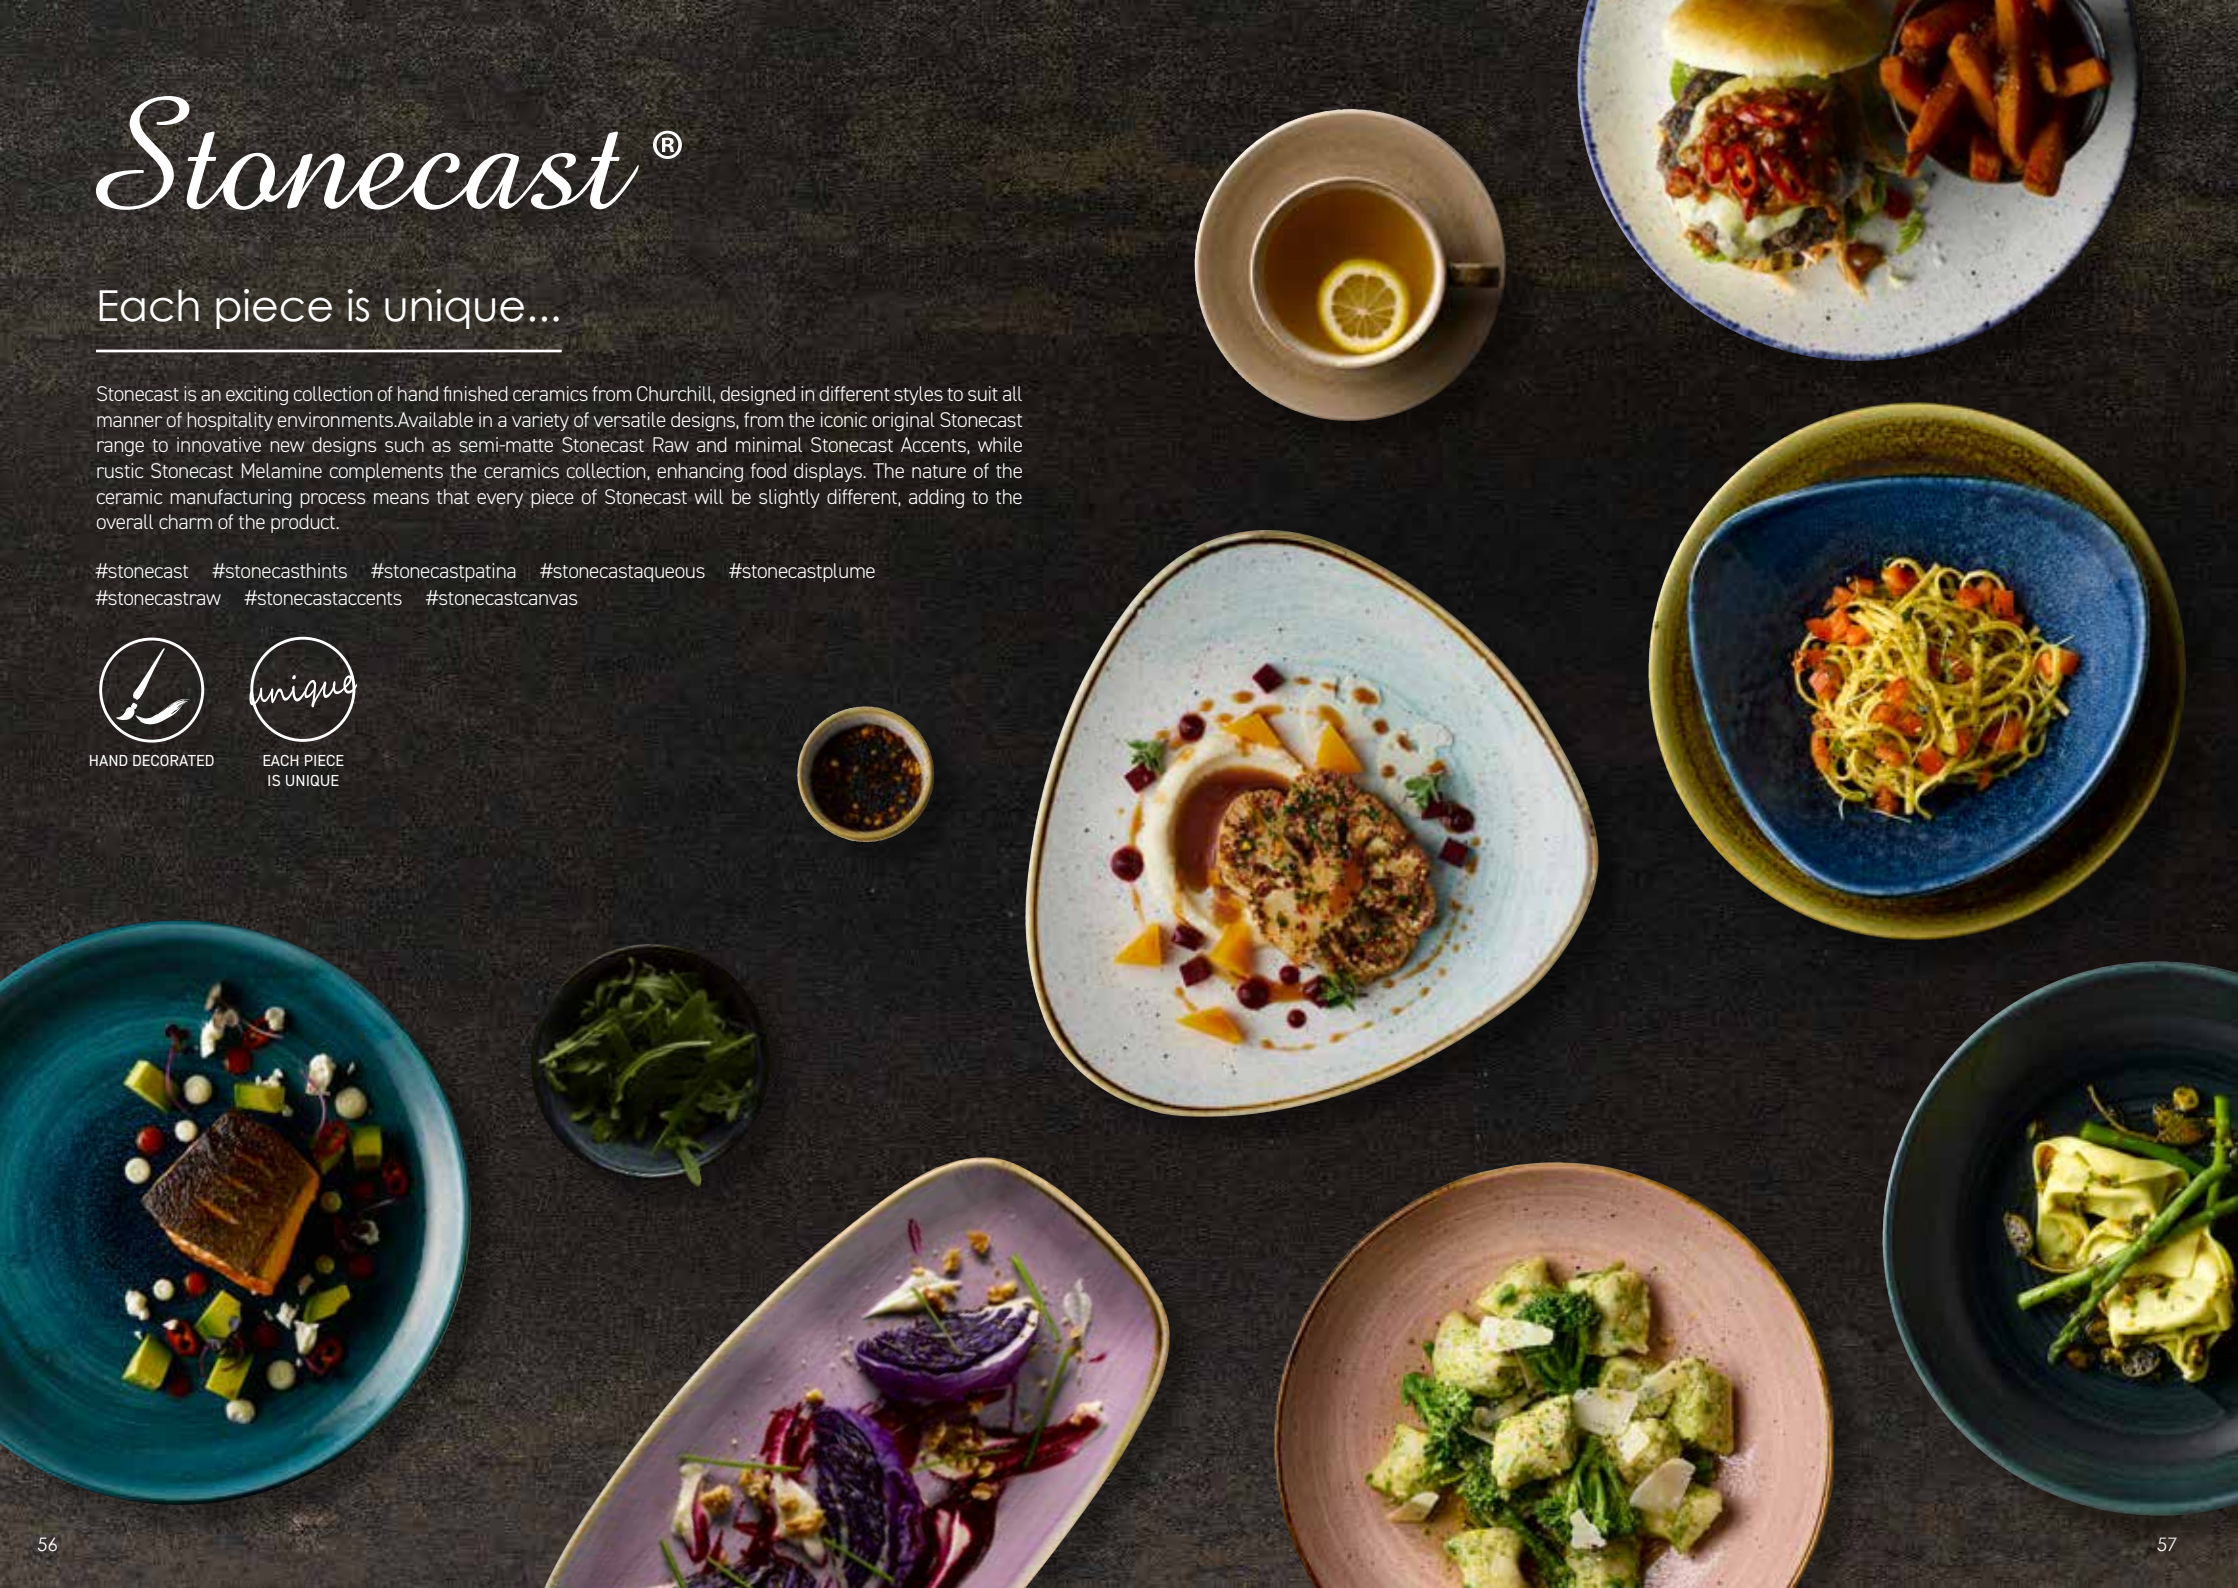

Stonecast®

Each piece is unique...

Stonecast is an exciting collection of hand finished ceramics from Churchill, designed in different styles to suit all manner of hospitality environments. Available in a variety of versatile designs, from the iconic original Stonecast range to innovative new designs such as semi-matte Stonecast Raw and minimal Stonecast Accents, while rustic Stonecast Melamine complements the ceramics collection, enhancing food displays. The nature of the ceramic manufacturing process means that every piece of Stonecast will be slightly different, adding to the overall charm of the product.

#stonecast #stonecasthints #stonecastpatina #stonecastaqueous #stonecastplume
#stonecastraw #stonecastaccents #stonecastcanvas

HAND DECORATED

EACH PIECE IS UNIQUE